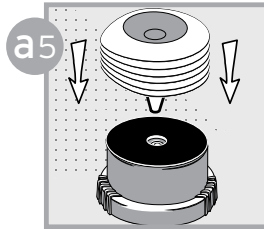

## Dimensions

# A REPLACING CARTRIDGE

Open (fingers on ribs)

Prime MEMOLUB®

Insert new battery pack and seal

Squeeze air out of cartridge

Replace cartridge

Close and lock (fingers on ribs)

# B DIRECT INSTALLATION

Prime lube point and remove nipple

Screw in Memo using threadlocker

Install MEMOLUB® on Memo

MEMOLUB® works immediately