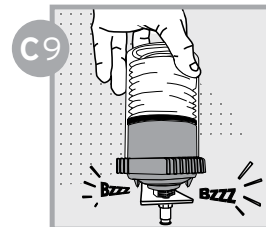

C9 MEMOLUB® works immediately