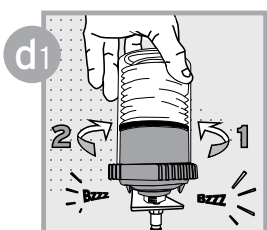

D CHECK FUNCTION

d1 To check unit: unscrew and screw again