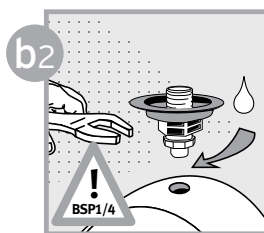

## Dimensions

# A REPLACING CARTRIDGE

Open (fingers on ribs)

Prime MEMOLUB®

Insert new battery pack and seal

Squeeze air out of cartridge

Replace cartridge

Close and lock (fingers on ribs)

# B DIRECT INSTALLATION

Prime lube point and remove nipple

Screw in Memo using threadlocker

Install MEMOLUB® on Memo

MEMOLUB® works immediately