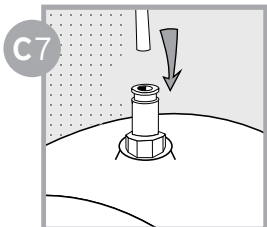

## Dimensions

## C REMOTE INSTALLATION

C1 Prime lube point and remove nipple

C2 Secure bracket

C3 Install Memo and F1/4 fitting

C4 Screw BSP 1/8 fitting

C5 Cut hose to required size

C6 Insert hose into quick fitting

C7 Insert hose into quick fitting