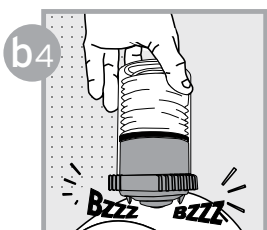

# A REPLACING CARTRIDGE

Open (fingers on ribs)

Prime MEMOLUB®

Insert new battery pack and seal

Squeeze air out of cartridge

Replace cartridge

Close and lock (fingers on ribs)

# B DIRECT INSTALLATION

Prime lube point and remove nipple

Screw in Memo using threadlocker

Install MEMOLUB® on Memo

MEMOLUB® works immediately