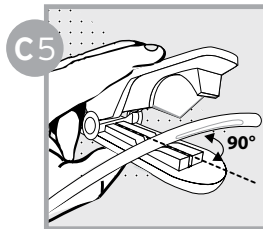

## C REMOTE INSTALLATION

C1 Prime lube point and remove nipple

C2 Secure bracket

C3 Install Memo and F1/4 fitting

C4 Screw BSP 1/8 fitting

C5 Cut hose to required size

C6 Insert hose into quick fitting

C7 Insert hose into quick fitting