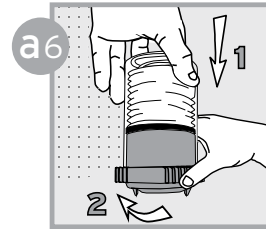

## Dimensions

# A REPLACING CARTRIDGE

Open (fingers on ribs)

Prime MEMOLUB®

Insert new battery pack and seal

Squeeze air out of cartridge

Replace cartridge

Close and lock (fingers on ribs)

# B DIRECT INSTALLATION

Prime lube point and remove nipple

Screw in Memo using threadlocker

Install MEMOLUB® on Memo

MEMOLUB® works immediately