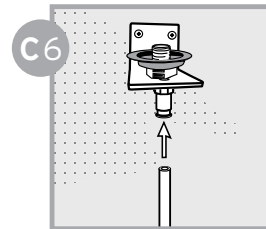

## Dimensions

## C REMOTE INSTALLATION

C1 Prime lube point and remove nipple

C2 Secure bracket

C3 Install Memo and F1/4 fitting

C4 Screw BSP 1/8 fitting

C5 Cut hose to required size

C6 Insert hose into quick fitting

C7 Insert hose into quick fitting