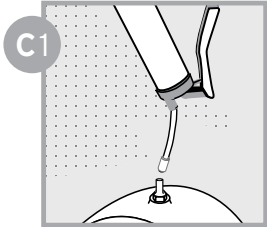

# A REPLACING CARTRIDGE

Open (fingers on ribs)

Prime MEMOLUB®

Insert new battery pack and seal

Squeeze air out of cartridge

Replace cartridge

Close and lock (fingers on ribs)

# B DIRECT INSTALLATION

Prime lube point and remove nipple

Screw in Memo using threadlocker

Install MEMOLUB® on Memo

MEMOLUB® works immediately

## C REMOTE INSTALLATION

C1 Prime lube point and remove nipple

C2 Secure bracket

C3 Install Memo and F1/4 fitting

C4 Screw BSP 1/8 fitting

C5 Cut hose to required size

C6 Insert hose into quick fitting

C7 Insert hose into quick fitting