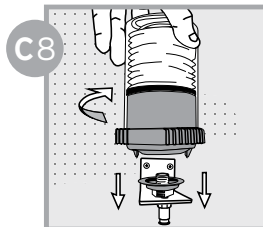

## C REMOTE INSTALLATION

C1 Prime lube point and remove nipple

C2 Secure bracket

C3 Install Memo and F1/4 fitting

C4 Screw BSP 1/8 fitting

C5 Cut hose to required size

C6 Insert hose into quick fitting

C7 Insert hose into quick fitting