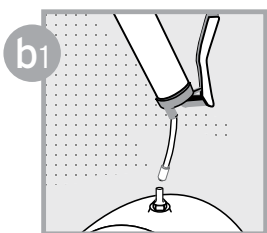

## Dimensions

# A REPLACING CARTRIDGE

Open (fingers on ribs)

Prime MEMOLUB®

Insert new battery pack and seal

Squeeze air out of cartridge

Replace cartridge

Close and lock (fingers on ribs)

# B DIRECT INSTALLATION

Prime lube point and remove nipple

Screw in Memo using threadlocker

Install MEMOLUB® on Memo

MEMOLUB® works immediately