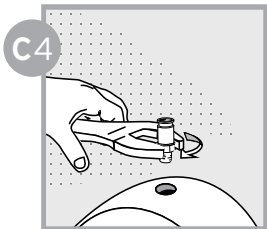

## C REMOTE INSTALLATION

C1 Prime lube point and remove nipple

C2 Secure bracket

C3 Install Memo and F1/4 fitting

C4 Screw BSP 1/8 fitting

C5 Cut hose to required size

C6 Insert hose into quick fitting

C7 Insert hose into quick fitting