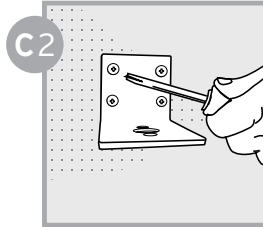

# B DIRECT INSTALLATION

Prime lube point and remove nipple

Screw in Memo using threadlocker

Install MEMOLUB® on Memo

MEMOLUB® works immediately

## C REMOTE INSTALLATION

C1 Prime lube point and remove nipple

C2 Secure bracket

C3 Install Memo and F1/4 fitting

C4 Screw BSP 1/8 fitting

C5 Cut hose to required size

C6 Insert hose into quick fitting

C7 Insert hose into quick fitting