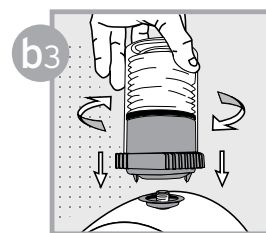

## Dimensions

# A REPLACING CARTRIDGE

Open (fingers on ribs)

Prime MEMOLUB®

Insert new battery pack and seal

Squeeze air out of cartridge

Replace cartridge

Close and lock (fingers on ribs)

# B DIRECT INSTALLATION

Prime lube point and remove nipple

Screw in Memo using threadlocker

Install MEMOLUB® on Memo

MEMOLUB® works immediately