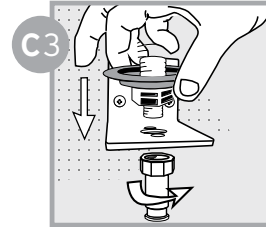

## Dimensions

# B DIRECT INSTALLATION

Prime lube point and remove nipple

Screw in Memo using threadlocker

Install MEMOLUB® on Memo

MEMOLUB® works immediately

## C REMOTE INSTALLATION

C1 Prime lube point and remove nipple

C2 Secure bracket

C3 Install Memo and F1/4 fitting

C4 Screw BSP 1/8 fitting

C5 Cut hose to required size

C6 Insert hose into quick fitting

C7 Insert hose into quick fitting