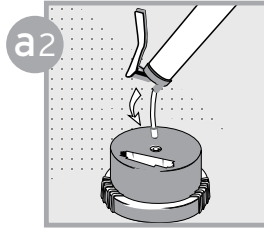

Prime MEMOLUB®